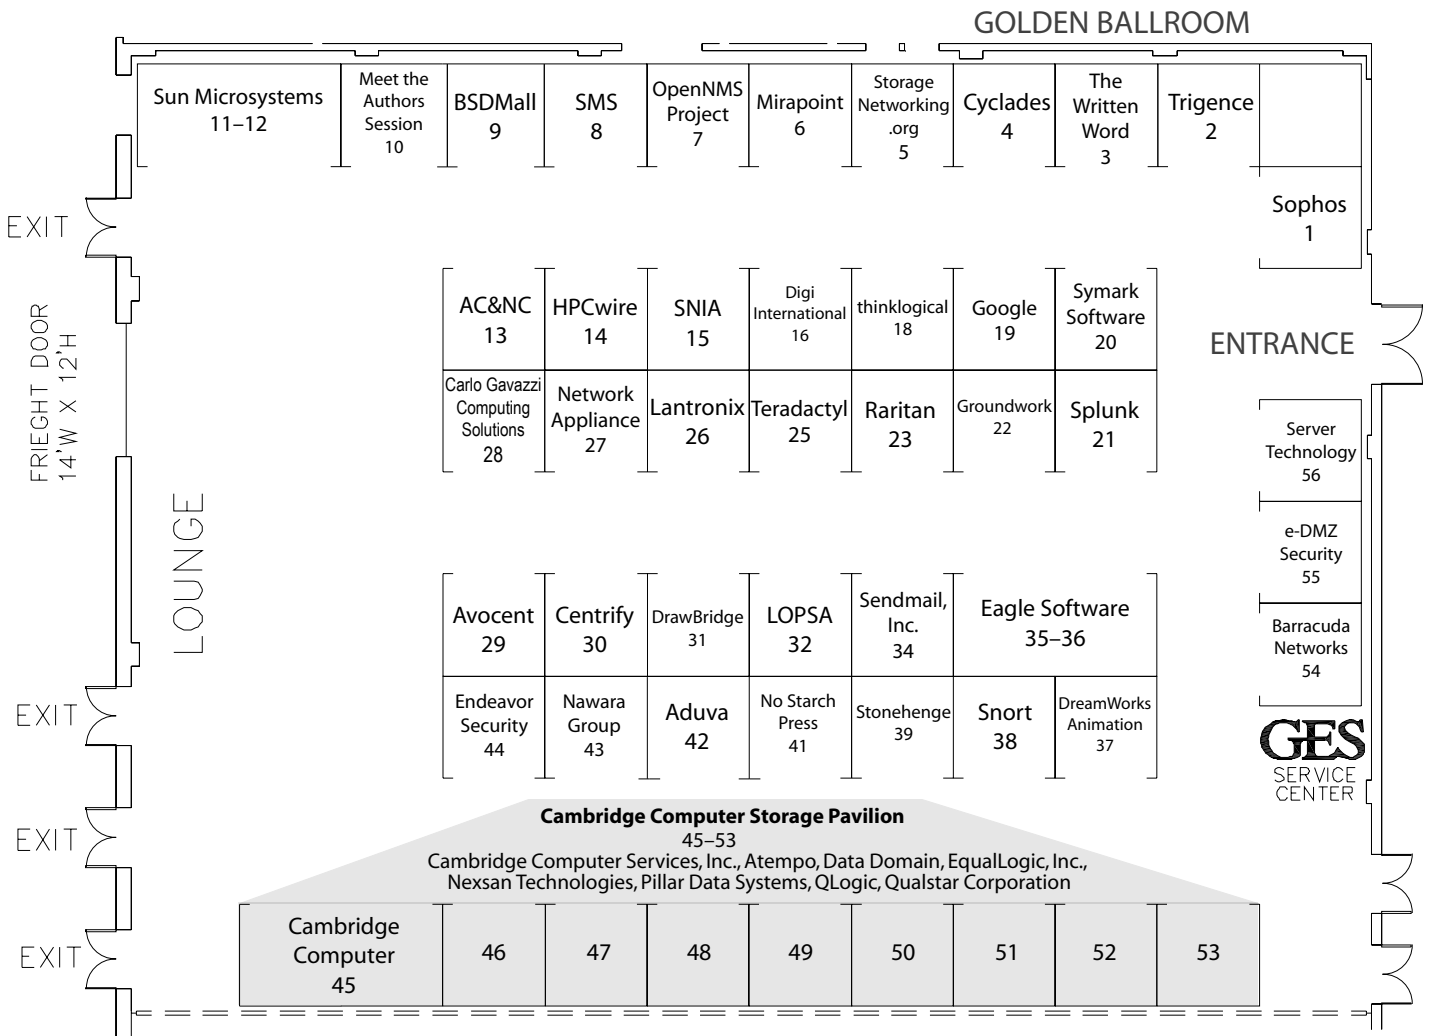

LISA 2005 CONFERENCE

DECEMBER 7-8, 2005

ALL BOOTHS 10X10 UNLESS OTHERWISE NOTED – TOTAL 53 BOOTHS
 ALL AISLES 10'-0" UNLESS NOTED OTHERWISE

**TOWN & COUNTRY HOTEL
 GRAND BALLROOM-GOLDEN BALLROOM
 SAN DIEGO, CA**