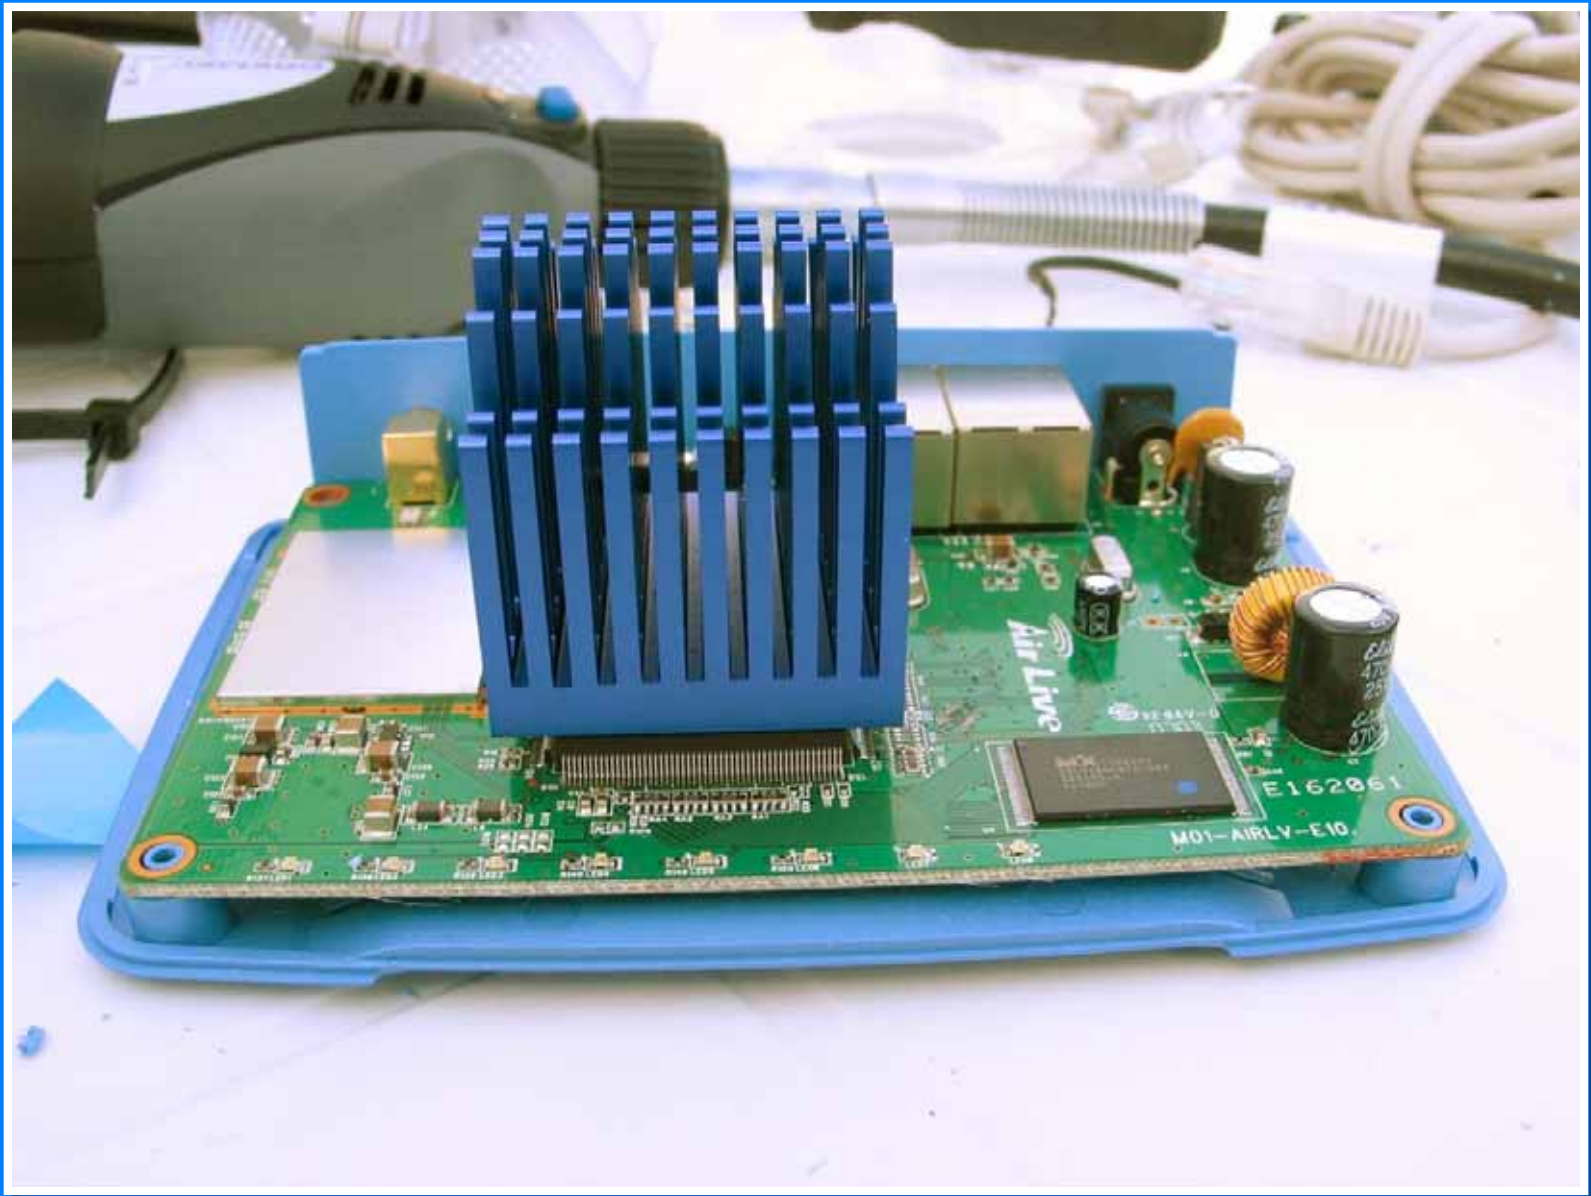

Satellite Links

Fun with Wireless

POE
(Peugeot over Ethernet)_

CDMA Modem
+ ASUS WL500GP

Data Recovery

Editorial / Previz / VFX Workflow

Aspera

Vids Streaming